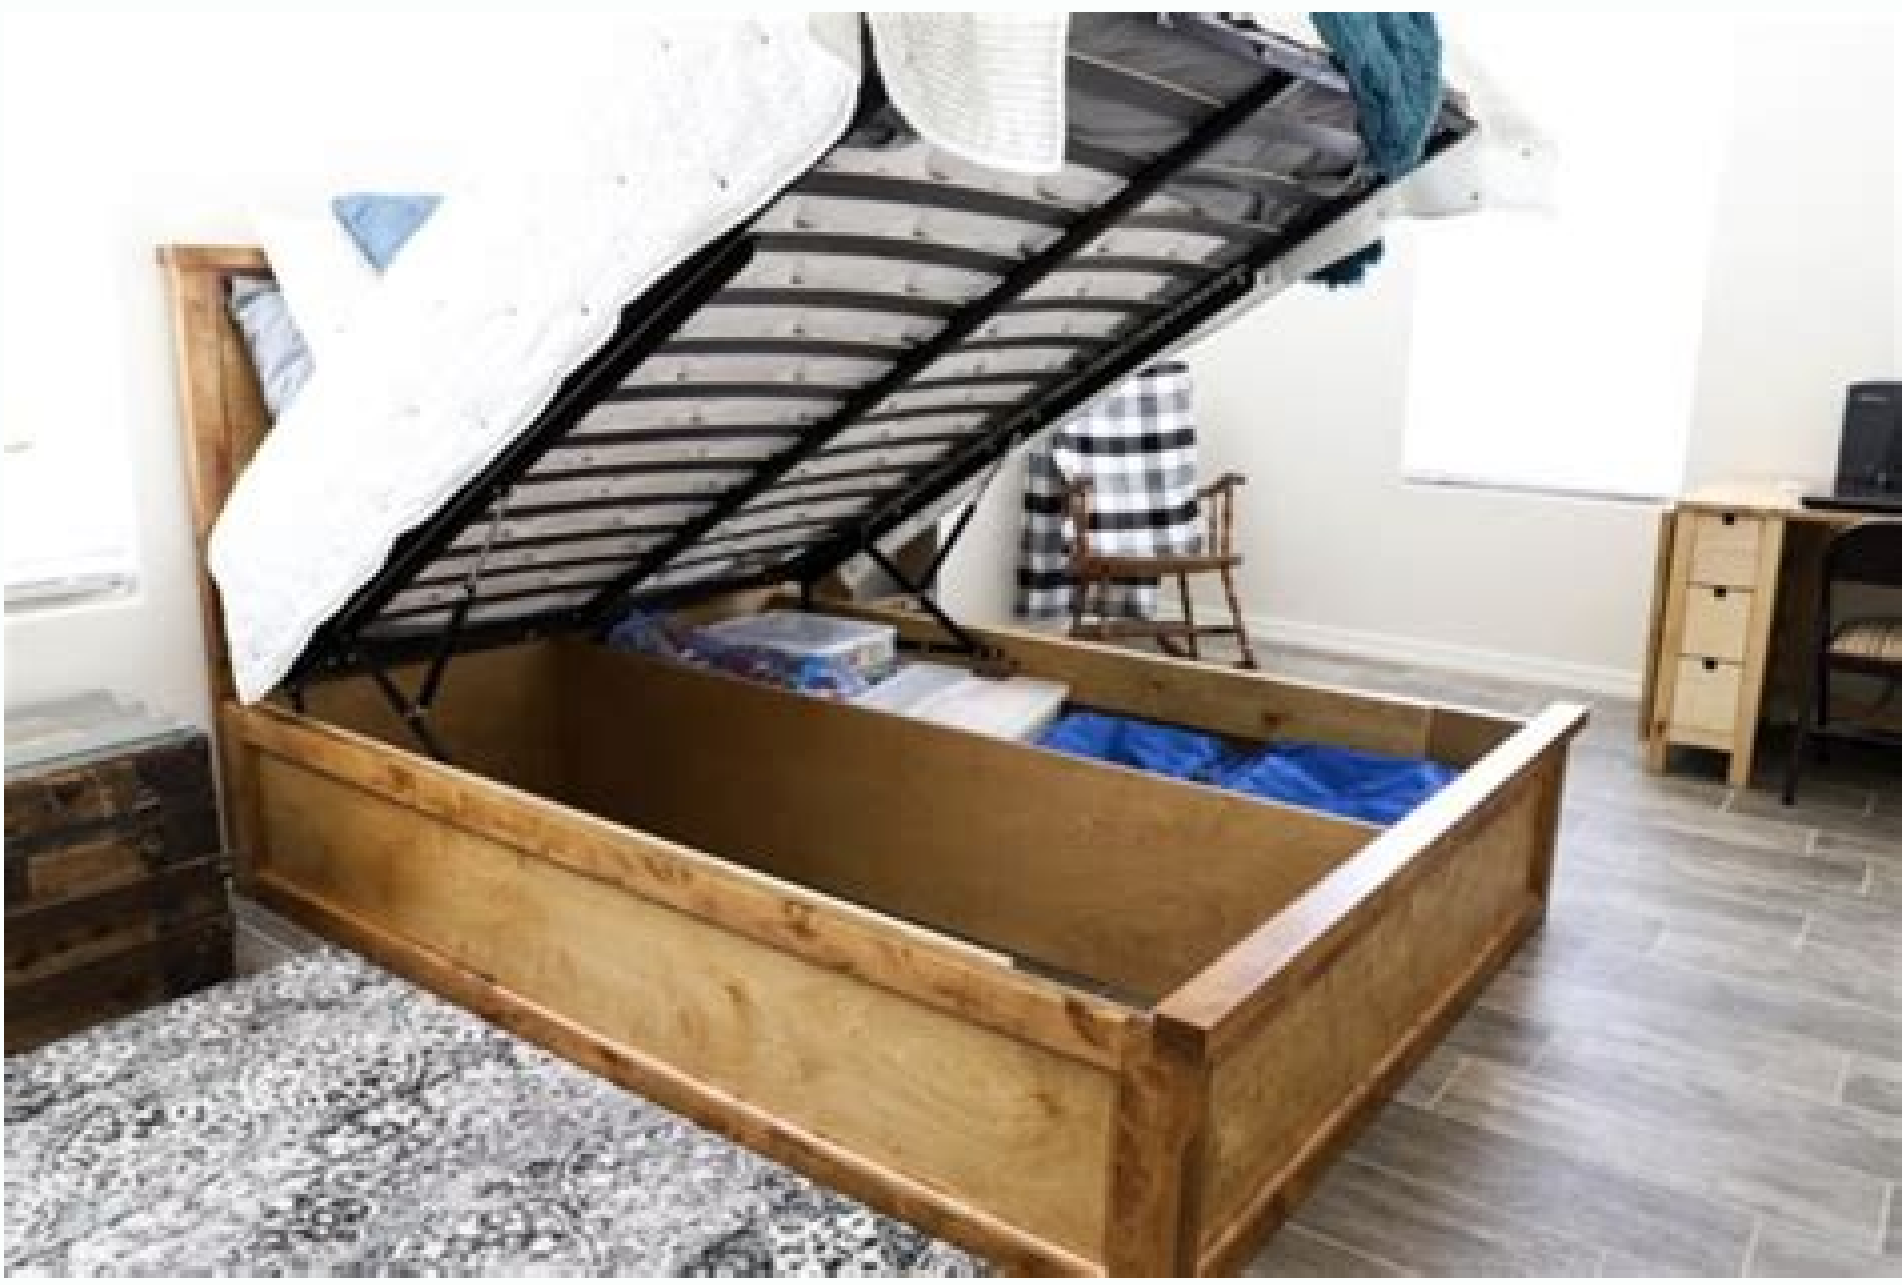

Build it: Queen Platform Storage Bed

SANDUST GIRL